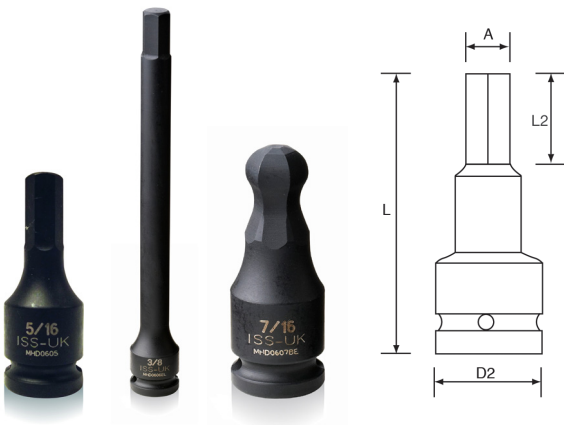

3/8" VÄÄNTIÖ

Koko A	Osanumero			D2 mm	L2 mm		L mm	
	Vakio	Pitkä	Pallokärki*		Vakio	Pitkä	Vak./Pallok.	Pitkä
mm								
3	MH06M03	MH06M03L	-	19	16	11	50	150
4	MH06M04	MH06M04L	MH06M04B	19	16	11	50	150
5	MH06M05	MH06M05L	MH06M05B	19	16	11	50	150
6	MH06M06	MH06M06L	MH06M06B	19	16	11	50	150
7	MH06M07	MH06M07L	MH06M07B	19	16	16	50	150
8	MH06M08	MH06M08L	MH06M08B	19	16	16	50	150
9	MH06M09	MH06M09L	MH06M09B	19	16	16	50	150
10	MH06M10	MH06M10L	MH06M10B	19	16	16	50	150
11	MH06M11	MH06M11L	MH06M11B	19	16	16	50	150
12	MH06M12	MH06M12L	MH06M12B	19	16	16	50	150
13	MH06M13	MH06M13L	MH06M13B	19	16	16	50	150
14	MH06M14	MH06M14L	MH06M14B	19	16	16	50	150
15	MH06M15	MH06M15L	MH06M15B	19	16	16	50	150
16	MH06M16	MH06M16L	MH06M16B	19	16	16	50	150
tuuma								
3/16"	MH0603	MH0603L	MH0603B	19	16	11	50	150
7/32"	MH063.5	MH063.5L	MH063.5B	19	16	11	50	150
1/4"	MH0604	MH0604L	MH0604B	19	16	11	50	150
9/32"	MH064.5	MH064.5L	MH064.5B	19	16	16	50	150
5/16"	MH0605	MH0605L	MH0605B	19	16	16	50	150
3/8"	MH0606	MH0606L	MH0606B	19	16	16	50	150
7/16"	MH0607	MH0607L	MH0607B	19	16	16	50	150
1/2"	MH0608	MH0608L	MH0608B	19	16	16	50	150
9/16"	MH0609	MH0609L	MH0609B	19	16	16	50	150
5/8"	MH0610	MH0610L	MH0610B	19	16	16	50	150

*) Pallokärkihylyille (B-loppuiset tuotteet) ei takuuta, eikä niitä ole pitkinä.